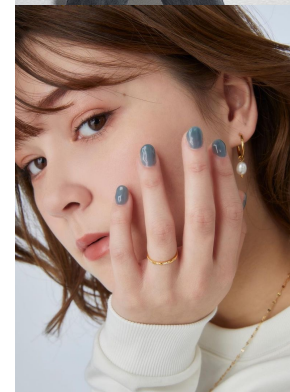

ammmmps

info@ammmmps.jp 03-6910-8560 GLEAMS NIHONBAHI 4F. Hisamatsu-cho 4-7, Nihonbashi Chuo-ku, Tokyo 103-0005

No.212

Alisha

<https://www.instagram.com/_alishawif/>

HEIGHT **164cm** CHEST **85cm** WAIST **66cm** HIP **92cm** SHOES **25cm** HAIR **BROWN** EYES **BROWN**