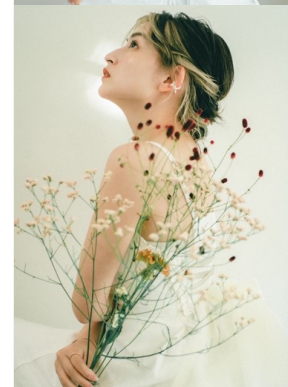

ammps

info@ammps.jp 03-6910-8560 GLEAMS NIHONBAHI 4F. Hisamatsu-cho 4-7, Nihonbashi Chuo-ku, Tokyo 103-0005

No.77

mai

[https://www.instagram.com/\\_\\_\\_\\_98m\\_/](https://www.instagram.com/____98m_/)

HEIGHT **153cm** CHEST **80cm** WAIST **58cm** HIP **82cm** SHOES **23.5cm** HAIR **BROWN** EYES **BLACK**