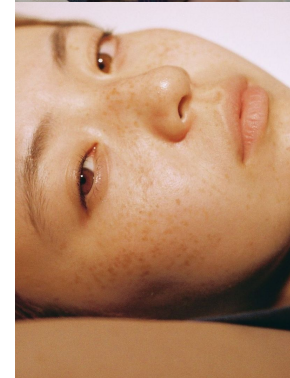

ammmmps

info@ammmmps.jp 03-6910-8560 GLEAMS NIHONBAHI 4F. Hisamatsu-cho 4-7, Nihonbashi Chuo-ku, Tokyo 103-0005

No.203

海羽

MIU

<https://www.instagram.com/miunanoda/?igshid=MjEwN2lyYWYwYw%3D%3D>

HEIGHT **154cm** CHEST **76cm** WAIST **57cm** HIP **87cm** SHOES **23.5cm** HAIR **ORANGE** EYES **AMBER**