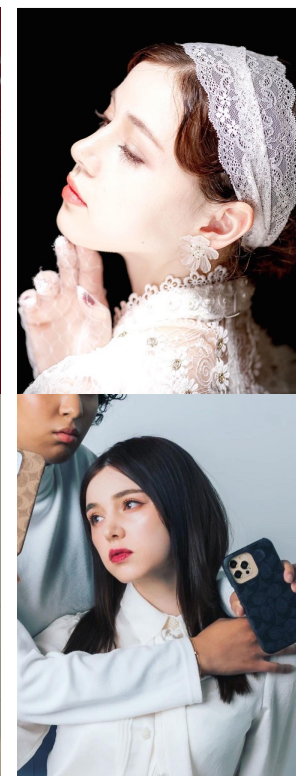

ammmmps

info@ammmmps.jp 03-6910-8560 GLEAMS NIHONBAHI 4F. Hisamatsu-cho 4-7, Nihonbashi Chuo-ku, Tokyo 103-0005

NUM.

ナフィサ

NAFISA

<https://www.instagram.com/na_f_tn/>

HEIGHT **165.5cm** CHEST **89cm** WAIST **65cm** HIP **89cm** SHOES **24cm** HAIR **Light BR** EYES **Light BR**