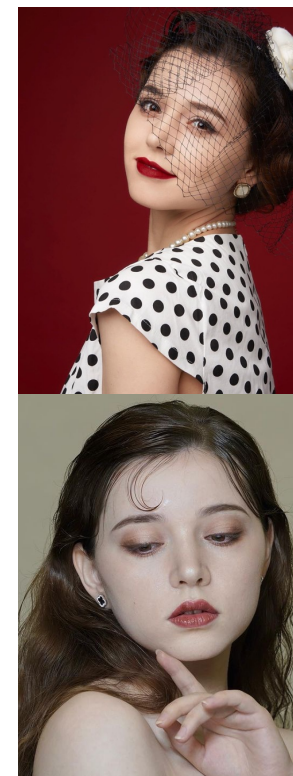

ammmmps

info@ammmmps.jp 03-6910-8560 GLEAMS NIHONBAHI 4F. Hisamatsu-cho 4-7, Nihonbashi Chuo-ku, Tokyo 103-0005

NUM.

ナフィサ

NAFISA

<https://www.instagram.com/na_f_tn/>

HEIGHT **165.5cm** CHEST **89cm** WAIST **65cm** HIP **89cm** SHOES **24cm** HAIR **Light BR** EYES **Light BR**